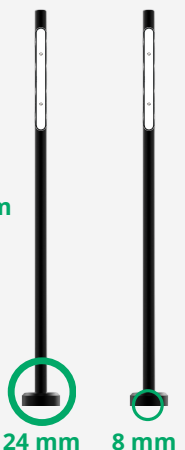

ON STICK STRAIGHT

..not rigid in manner

Here you get not just a beautiful thing, but also a flexible one.

OnStickStraight can be adjusted in height by +/- 50 mm, with a single push or pull. This allows for customization to perfectly suit you and your products.

With a 90-degree direct light distribution, it ensures even and efficient lighting. Moreover, it is available in two heights, leaving no excuse for why OnStickStraight wouldn't fit your display.

SPECS, TECHS & LOOKS

Beam Angle:	90°
CCT:	3000 K 4000 K 5000 K 6500 K
Color:	Black White Silver Brass Rose gold
System Power:	3W 4W
System Flux:	300lm/3 chips 400lm/4 chips
Color rendering:	CRI > 90
Material:	Aluminium
Efficacy:	110Lm/W
Input	350mA CC
Lifetime:	50.000 hours
Protection:	IP20
Dimensions:	Ø8 x 250 / 150 mm
	Begge kan justeres med + / - 50mm
Certifications:	CE, UL

250 mm

24 mm

8 mm