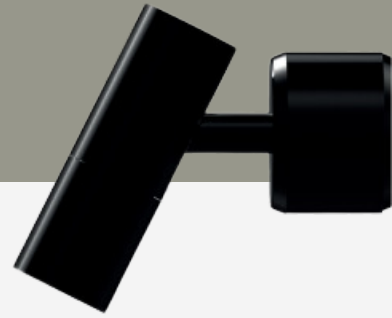

# ON MINI SPOT CARDAN

..“I like to move it, move it”

With OnMiniSpot Cardan, precise displaylighting is once again the main focus - And this time, with extra focus.

The tiltable head gives OnMiniSpot Cardan greater mobility, allowing it to targeting lighting on a whole new level.

OnMiniSpot Cardan can easily be mounted on magnetic power tracks. Flexibility and easy maintenance are thus words we can confidently vouch for.

 nordicspot

## SPECS, TECHS & LOOKS

Beam Angle:	20°   30°   40°
CCT:	3000 K   4000 K   5000 K
Color:	Black   White   Silver   Brass   Rose gold
System Power:	1W   2W   3W
System Flux:	1W = 70lm   2W = 130lm   3W = 175lm
Color rendering:	CRI > 90
Material:	Aluminium
Efficacy:	70Lm/W
Input	24V CV
Lifetime:	50.000 hours
Protection:	IP20
Dimensions:	Ø 22 x 60 mm
Certifications:	CE, UL