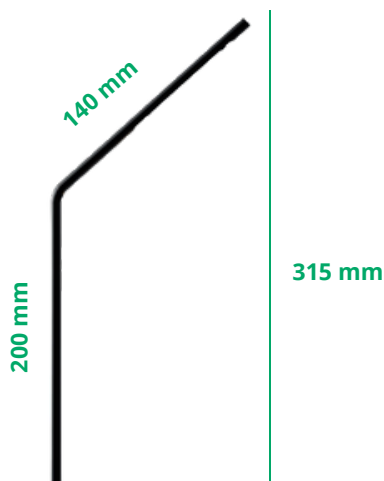

## SPECS, TECHS & LOOKS

Beam Angle:	20°   30°   40°
CCT:	3000 K   4000 K   5000 K
Color:	Black   White   Silver   Brass   Rose gold
System Power:	1W   2W   3W
System Flux:	1W = 70lm   2W = 130lm   3W = 175lm
Color rendering:	CRI > 90
Material:	Aluminium
Efficacy:	70lm/W
Input	24V CV
Lifetime:	50.000 hours
Protection:	IP20
Dimensions:	1W = Ø 22x43 mm   2W = Ø 22x49 mm
Certifications:	CE, UL

## SPECS, TECHS & LOOKS

Beam Angle:	90°
CCT:	3000 K   4000 K   5000 K   6500 K
Color:	Black   White   Silver   Brass   Rose gold
System Power:	3W   4W
System Flux:	300lm/3 chips   400lm/4 chips
Color rendering:	CRI > 90
Material:	Aluminium
Efficacy:	110Lm/W
Input	350mA CC
Lifetime:	50.000 hours
Protection:	IP20
Dimensions:	Ø8 x 250 / 150 mm
	Begge kan justeres med + / - 50mm
Certifications:	CE, UL

## SPECS, TECHS & LOOKS

Beam Angle:	120°
CCT:	3000 K   4000 K   5000 K   6500 K
Color:	Black   White   Silver   Brass   Rose gold
System Power:	3W
System Flux:	300lm
Color rendering:	CRI > 90
Material:	Aluminium
Efficacy:	110Lm/W
Input	350mA CC
Lifetime:	50.000 hours
Protection:	IP20
Dimensions:	Ø8 mm / height: 315 mm
Certifications:	CE, UL

## SPECS, TECHS & LOOKS

Beam Angle:	20°
CCT:	3000 K   4000 K   5000 K   3500 K
Color:	Black   White   Silver   Brass   Rose gold
System Power:	1W   2W   3W
System Flux:	210lm
Color rendering:	CRI > 90
Material:	Aluminium
Efficacy:	70Lm/W
Input	350mA CC
Lifetime:	50.000 hours
Protection:	IP20
Dimensions:	Head Ø 16,5 x 86 mm   Height 70 / 145 / 260 mm Other heights on request
Certifications:	CE, UL