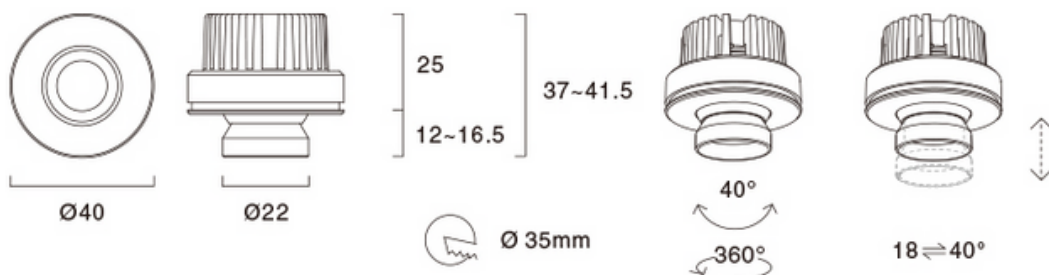

HUGIN AURORA

.. så smuk som nordlys

SPECS, TECHS & LOOKS

Beam Angle:	18 - 40 °
CCT:	3000 K | 4000 K
Color:	Black
System Power:	1.5W
System Flux:	110lm (3000 K) | 120lm (4000 K)
Color rendering:	CRI > 93
Material:	Aluminium oxidized
Efficacy:	73Lm/W (3000 K) | 80Lm/W (4000 K)
Input	500mA
Lifetime:	50.000 hours
Protection:	IP20
Dimensions:	305 x 360 x 265 mm

En smuk indbygningsspot, fyldt med kvalitet og fleksibilitet