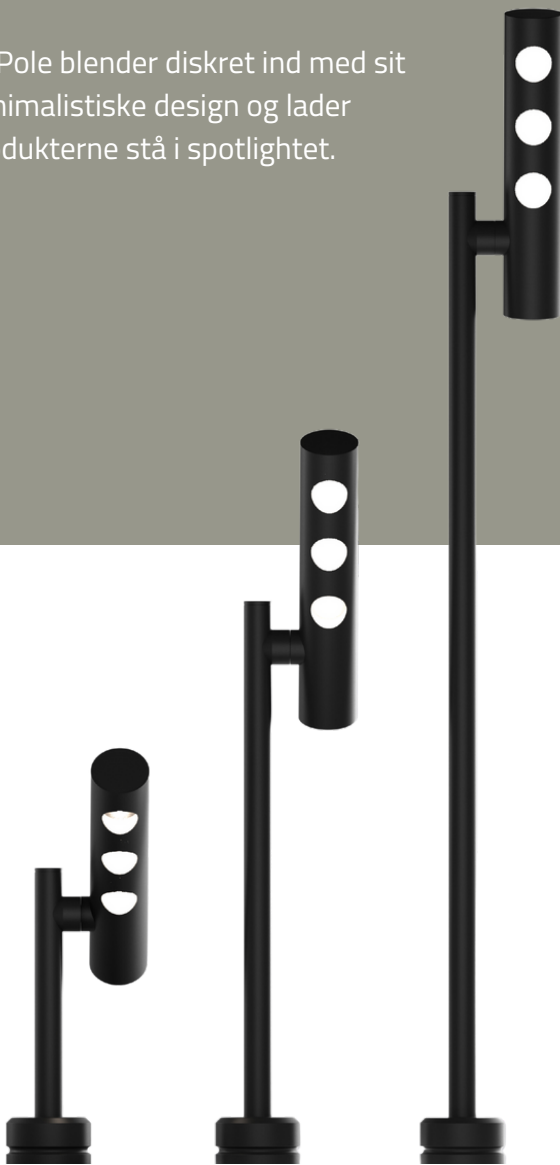

SPECS, TECHS & LOOKS

Beam Angle:	20°
CCT:	3000 K | 4000 K | 5000 K | 3500 K
Color:	Black | White | Silver | Brass | Rose gold
System Power:	1W | 2W | 3W
System Flux:	210lm
Color rendering:	CRI > 90
Material:	Aluminium
Efficacy:	70Lm/W
Input	350mA CC
Lifetime:	50.000 hours
Protection:	IP20
Dimensions:	Head Ø 16,5 x 86 mm | Height 70 / 145 / 260 mm Other heights on request
Certifications:	CE, UL

nordicspot