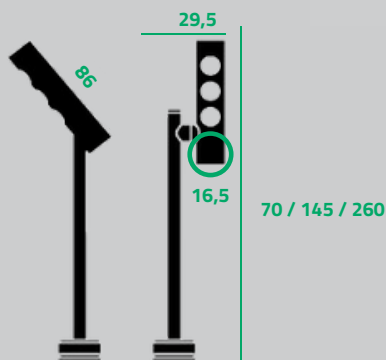

SPECS, TECHS & LOOKS

Beam Angle:	20°
CCT:	3000 K | 4000 K | 5000 K | 3500 K
Color:	Black | White | Silver | Brass | Rose gold
System Power:	1W | 2W | 3W
System Flux:	210lm
Color rendering:	CRI > 90
Material:	Aluminium
Efficacy:	70Lm/W
Input	350mA CC
Lifetime:	50.000 hours
Protection:	IP20
Dimensions:	Head Ø 16,5 x 86 mm | Height 70 / 145 / 260 mm Other heights on request
Certifications:	CE, UL

nordicspot